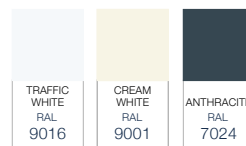

VERANDAS UK

Bosco; Aluminium terrace canopies Our “bestseller”, choose your own look!

The Bosco is an aluminium terrace canopy with a very high level of finish. In addition, the Bosco has a wide range of choices, such as the finish of the decorative gutter front and the look of the uprights. You can tune the Bosco entirely to your style, taste and preferences. This gives you the perfect match with your home and garden.

DETAILS

Colours (profiles)	Traffic white texture (RAL9016) / Cream white (RAL9001) / Anthracite texture (RAL7024)
Gutter	Round or Victorian
Uprights	Half-round or square
Roofing	Polycarbonate (Opal / Clear / Ultra clear / Solar control)
Width (mm)	4060 / 5060 / 6060 / 7060 or a multitude thereof
Depth (mm)	2500 / 3000 / 3500 / 4000